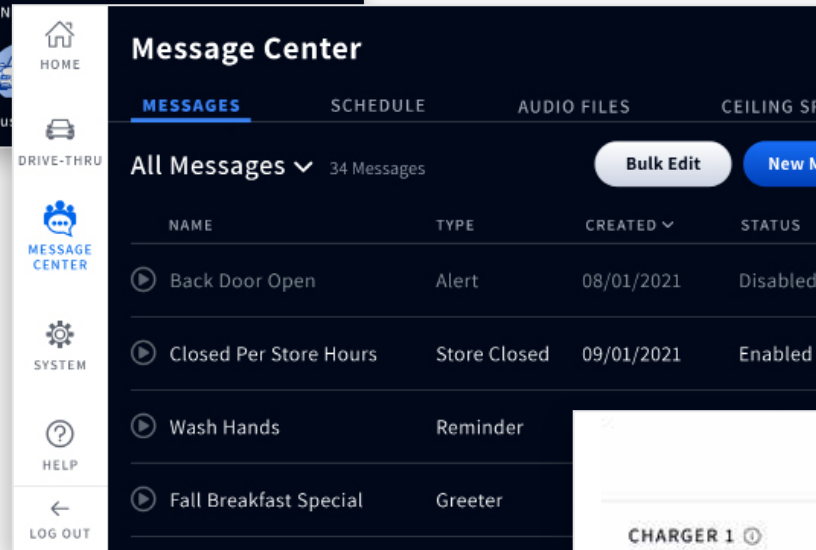

ALL NEW

NEXEO | HDX™

Crew Communication Platform

HOSPITALITY
& SPECIALTY
COMMUNICATIONS

®

Beyond a headset. The total solution for restaurant communication.

System components are color coded to identify at a glance if something needs your attention.

See the exact charging and health status of all batteries.

NEXEO & ZOOM Nitro[®] Integration

Performance Alerts for When It Matters Most

Stay on top of your drive-thru performance even as you move around the restaurant. Integration between NEXEO and the ZOOM Nitro Timer delivers audible alerts to your team member, stating exactly which metric needs their immediate attention. Provide critical insight to the right person at the right time and enhance awareness to key events like when a customer in the drive-thru lane exceeds your specified lane total wait time. Integrated alerts help you improve performance on the spot, taking your operation to the next level.

"Drive off has occurred.*"

"Drive-thru danger zone alert.*"

"A mobile order is waiting."

"Wait time has been exceeded."

"Pull-forward time has been exceeded."

**requires ZOOM Nitro with video detection.*

Intelligent & Intuitive Control Center

Sleek, Easy-to-Use Interface

Unlike other systems, the all-new NEXEO | HDX base station is installed at eye level for easy interaction. The colorful 7-inch display makes it easy to connect headsets, change settings, and see battery and system health information. Know the status of all the platform components by looking at the base station display. View important system information like network connectivity, headset status, speaker/mic status, loop health, and more. Plus, choose from multiple language settings and enable your team to interact with NEXEO in their preferred language.