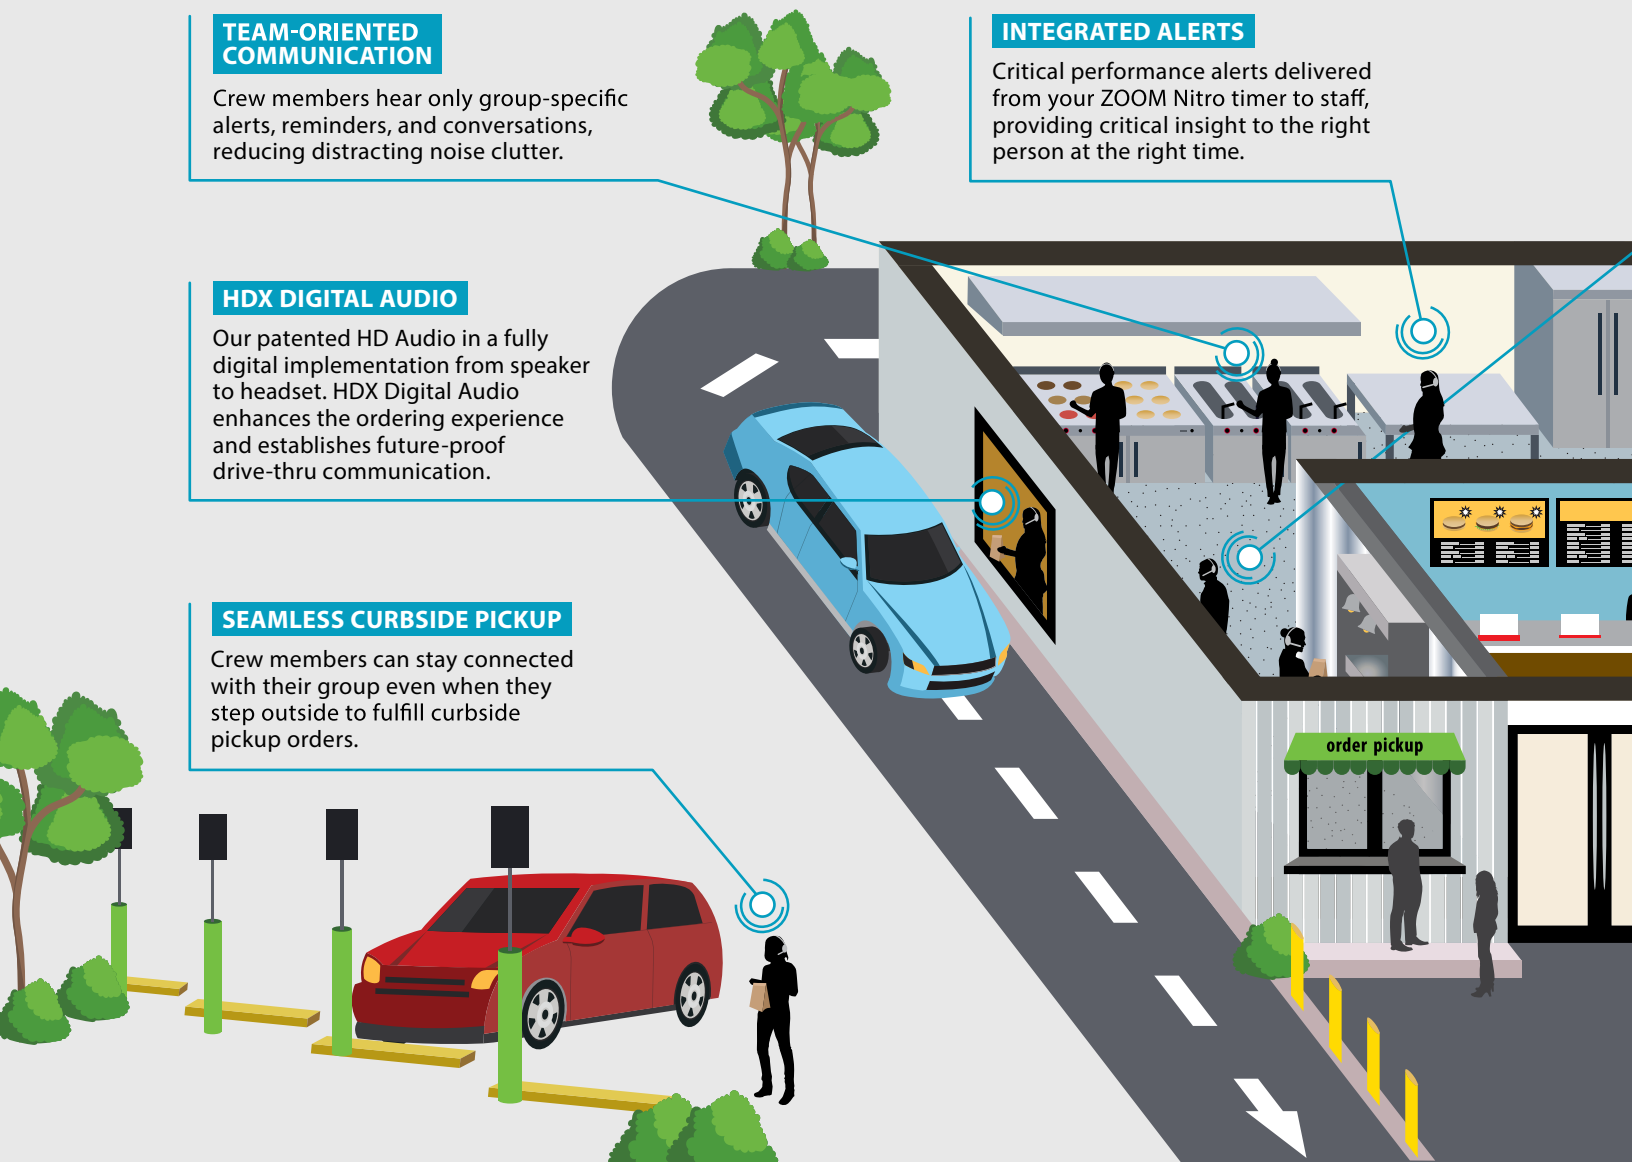

See the exact charging and health status of all batteries.

NEXEO & ZOOM Nitro[®] Integration

Performance Alerts for When It Matters Most

Stay on top of your drive-thru performance even as you move around the restaurant. Integration between NEXEO and the ZOOM Nitro Timer delivers audible alerts to your team member, stating exactly which metric needs their immediate attention. Provide critical insight to the right person at the right time and enhance awareness to key events like when a customer in the drive-thru lane exceeds your specified lane total wait time. Integrated alerts help you improve performance on the spot, taking your operation to the next level.

Sleek, Easy-to-Use Interface

Unlike other systems, the all-new NEXEO | HDX base station is installed at eye level for easy interaction. The colorful 7-inch display makes it easy to connect headsets, change settings, and see battery and system health information. Know the status of all the platform components by looking at the base station display. View important system information like network connectivity, headset status, speaker/mic status, loop health, and more. Plus, choose from multiple language settings and enable your team to interact with NEXEO in their preferred language.

THE RESTAURANT OF THE FUTURE IS HERE

NEXEO | HDX is the foundation for seamless communication in all areas of your restaurant.

TEAM-ORIENTED COMMUNICATION

Crew members hear only group-specific alerts, reminders, and conversations, reducing distracting noise clutter.

SEAMLESS CURBSIDE PICKUP

Crew members can stay connected with their group even when they step outside to fulfill curbside pickup orders.

HM Electronics, Inc.
2848 Whiptail Loop
Carlsbad, CA 92010
USA

www.hme.com/qsr
800.848.4468
dept-sales@hme.com