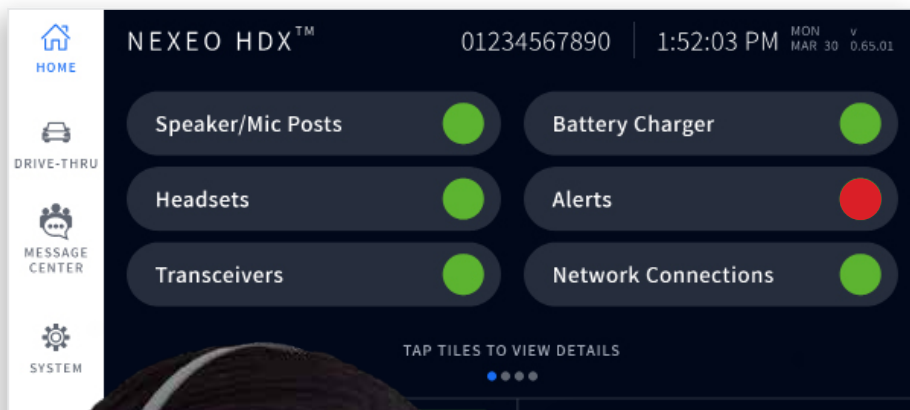

ALL NEW

NEXEO | HDX™

Crew Communication Platform

HOSPITALITY
& SPECIALTY
COMMUNICATIONS

®

Beyond a headset. The total solution for restaurant communication.

System components are color coded to identify at a glance if something needs your attention.

See the exact charging and health status of all batteries.

NEXEO & ZOOM Nitro[®] Integration

Performance Alerts for When It Matters Most

Stay on top of your drive-thru performance even as you move around the restaurant. Integration between NEXEO and the ZOOM Nitro Timer delivers audible alerts to your team member, stating exactly which metric needs their immediate attention. Provide critical insight to the right person at the right time and enhance awareness to key events like when a customer in the drive-thru lane exceeds your specified lane total wait time. Integrated alerts help you improve performance on the spot, taking your operation to the next level.

"Drive off has occurred.*"

"Drive-thru danger zone alert.*"

"A mobile order is waiting."

"Wait time has been exceeded."

"Pull-forward time has been exceeded."

**requires ZOOM Nitro with video detection.*

Intelligent & Intuitive Control Center

Sleek, Easy-to-Use Interface

Unlike other systems, the all-new NEXEO | HDX base station is installed at eye level for easy interaction. The colorful 7-inch display makes it easy to connect headsets, change settings, and see battery and system health information. Know the status of all the platform components by looking at the base station display. View important system information like network connectivity, headset status, speaker/mic status, loop health, and more. Plus, choose from multiple language settings and enable your team to interact with NEXEO in their preferred language.