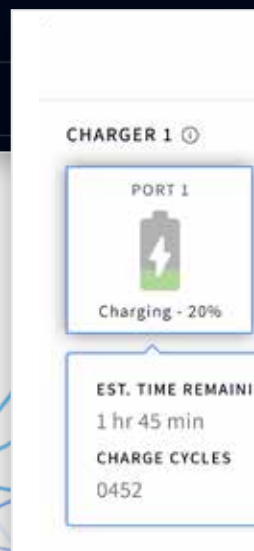

See the exact charging and health status of all batteries.

NEXEO & ZOOM Nitro[®] Integration

Performance Alerts for When It Matters Most

Stay on top of your drive-thru performance even as you move around the restaurant. Integration between NEXEO and the ZOOM Nitro Timer delivers audible alerts to your team member, stating exactly which metric needs their immediate attention. Provide critical insight to the right person at the right time and enhance awareness to key events like when a customer in the drive-thru lane exceeds your specified lane total wait time. Integrated alerts help you improve performance on the spot, taking your operation to the next level.